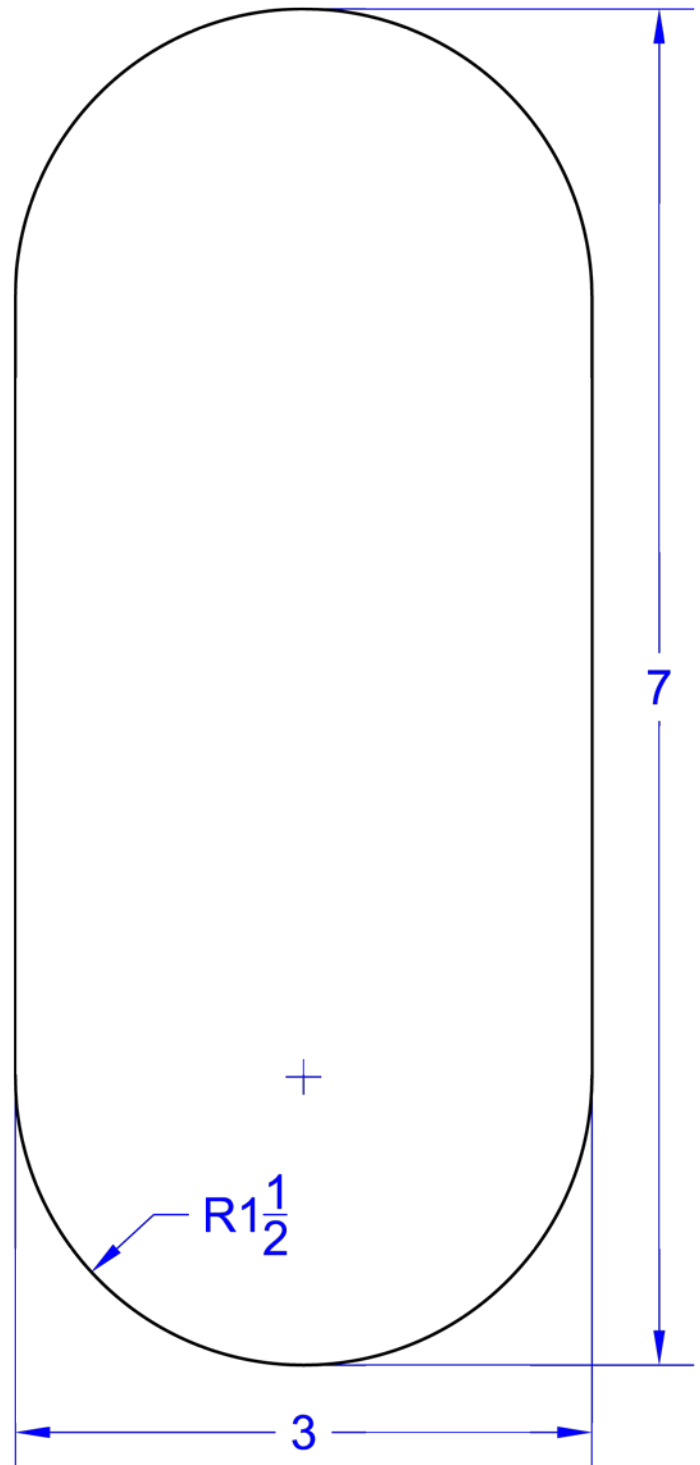

Maxi Gly Pad

8" x 3"

LAYERS:

- 4 Flannel
- 1 Terry Cloth
- 1 PUL (waterproof)

Medium Gly Pad

7" x 3"

LAYERS:

- 3 Flannel
- 1 Terry Cloth
- 1 PUL (waterproof)

PL Gly Pad 6" x 2"

LAYERS:

- 1 Flannel
- 1 Terry Cloth
- 1 PUL (waterproof)