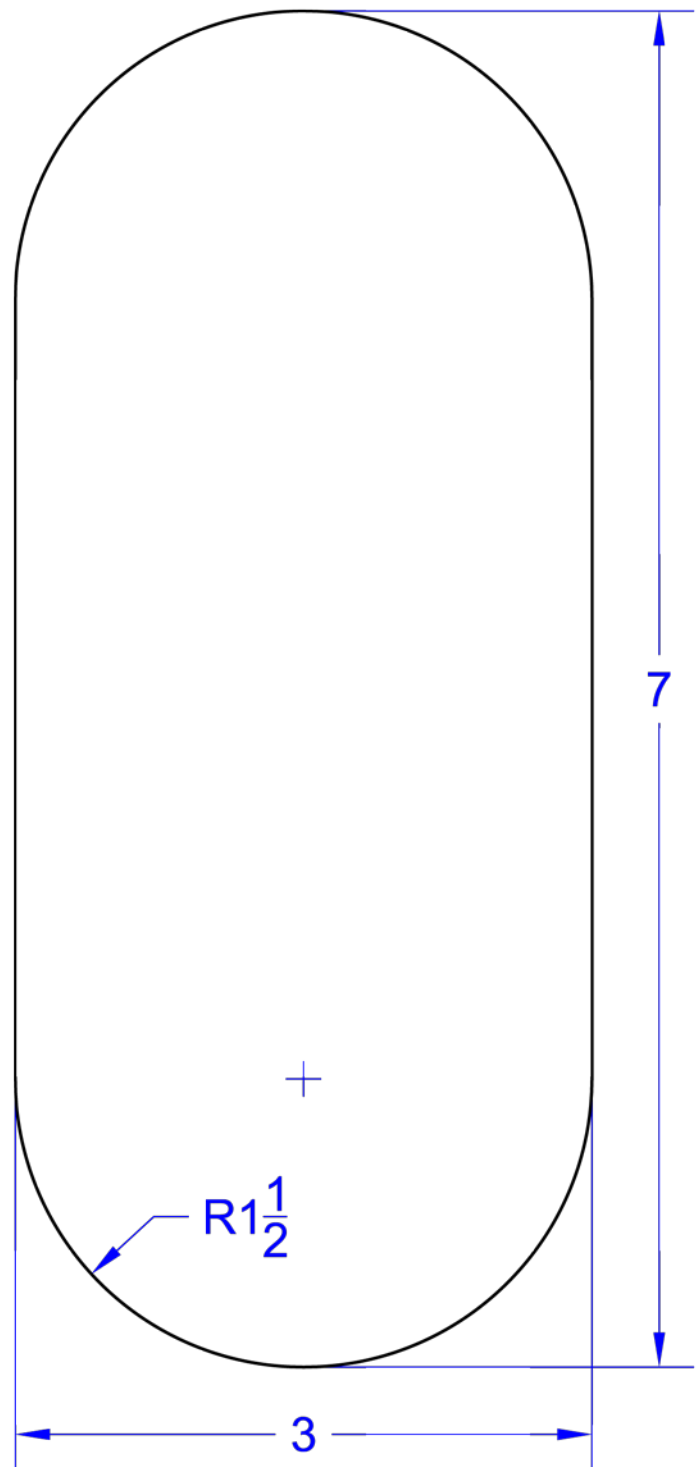

Medium Gly Pad

7" x 3"

LAYERS:

- 3 Flannel
- 1 Terry Cloth
- 1 PUL (waterproof)