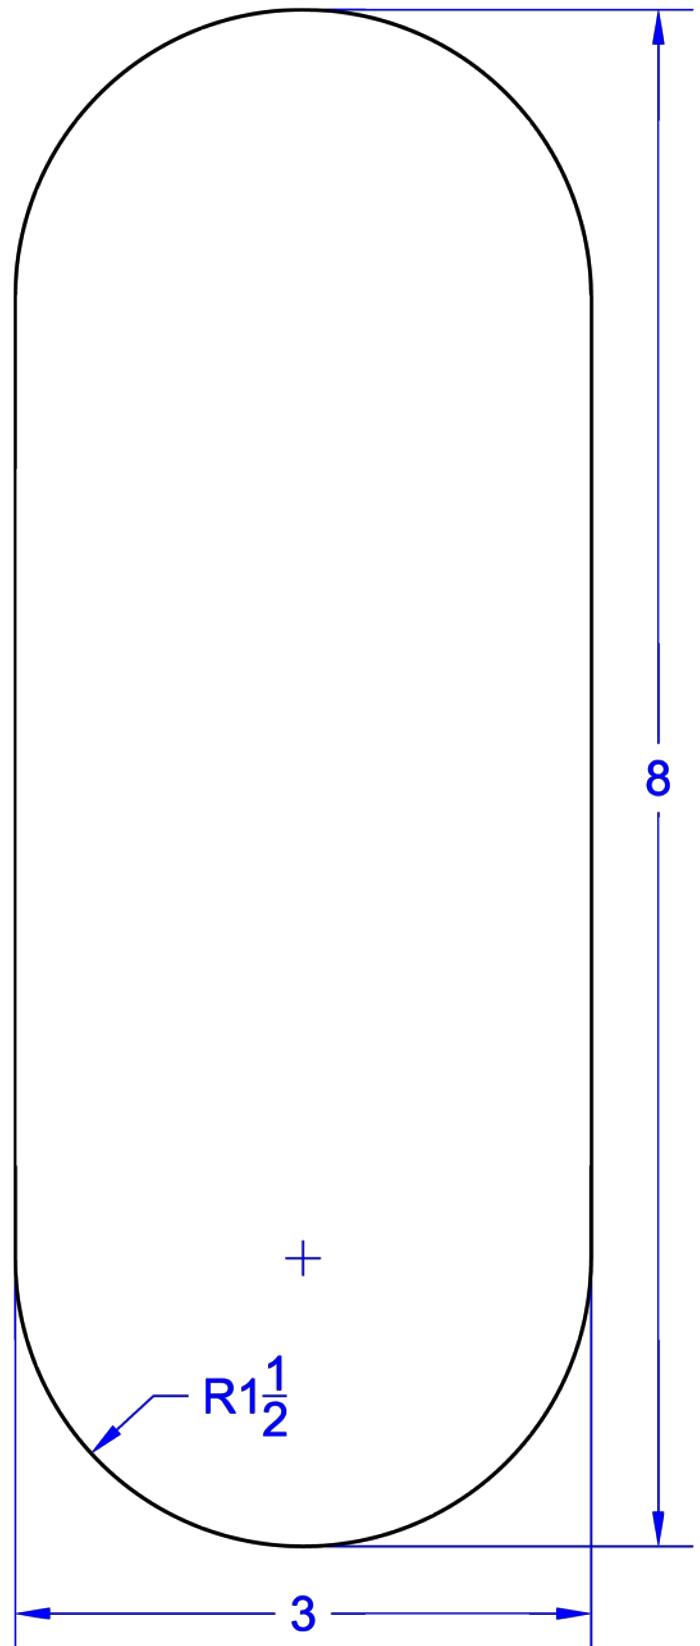

Maxi Gly Pad

8" x 3"

LAYERS:

- 4 Flannel
- 1 Terry Cloth
- 1 PUL (waterproof)

Medium Gly Pad

7" x 3"

LAYERS:

- 3 Flannel
- 1 Terry Cloth
- 1 PUL (waterproof)

PL Gly Pad 6" x 2"

LAYERS:

- 1 Flannel
- 1 Terry Cloth
- 1 PUL (waterproof)